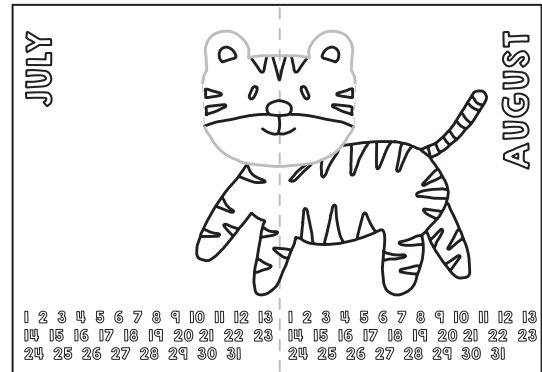

LABBEASY

OVERVIEW

Calendar Designs

January + February

March + April

May + June

July + August

September + October

November + December

HOW TO MAKE IT

Pop-Up Calendar

Print out pages 5-7 on printing paper. Carefully cut out all 6 cards.

Score along the dotted gray lines. Fold the card in half. The animal should be visible from the outside.

Carefully only cut along the light gray lines and not the black or dotted lines!

Open the card. Color the animal and its surroundings. Fold the card again, this time with the image on the inside.

Push the head from behind so it pops out and press the card firmly together. Do steps 2-5 for all the cards.