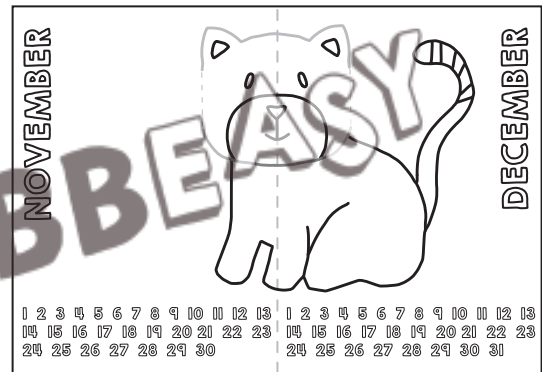

LABBEASY

OVERVIEW

Calendar Designs

January + February

March + April

May + June

July + August

September + October

November + December

HOW TO MAKE IT

Pop-Up Calendar

Print out pages 5-7 on printing paper. Carefully cut out all 6 cards.

Score along the dotted gray lines. Fold the card in half. The animal should be visible from the outside.

Carefully only cut along the light gray lines and not the black or dotted lines!

Open the card. Color the animal and its surroundings. Fold the card again, this time with the image on the inside.

Push the head from behind so it pops out and press the card firmly together. Do steps 2-5 for all the cards.