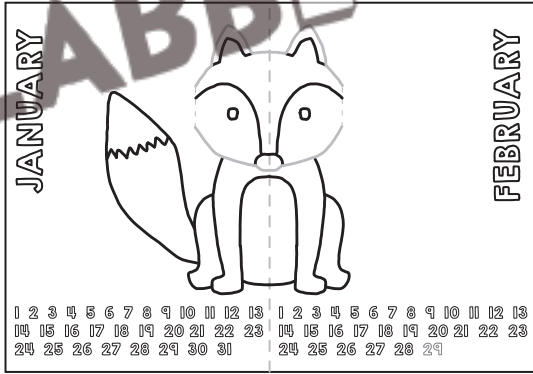

LABBEASY

LABBEASY

Pop-Up Calendar

Overview	Page 3
How to make it	Page 4
Templates	Page 5 - 7

LABBEASY

PRINT SETTINGS

Please use Acrobat Reader to print and make sure that the settings 'Actual size' and 'Auto portrait/landscape' are selected.

LABBEASY

SAVE PAPER & TONER

Only print out the pages you need.

COPYRIGHT & LICENCE

This material is protected by copyright. Labbé holds exclusive rights. © Labbé Publishing

This PDF file may only be used by the original purchaser and is intended for personal use and teaching. Distribution of the PDF file to school staff or to parents and students is not permitted. It is also not permitted to make it available on the internet or to place it on a school server. It is prohibited to use the PDF file, printouts of the PDF file, and objects created from it for commercial purposes. For more information, visit www.labbeasy.com

LABBEASY

OVERVIEW

Calendar Designs

January + February

March + April

May + June

July + August

September + October