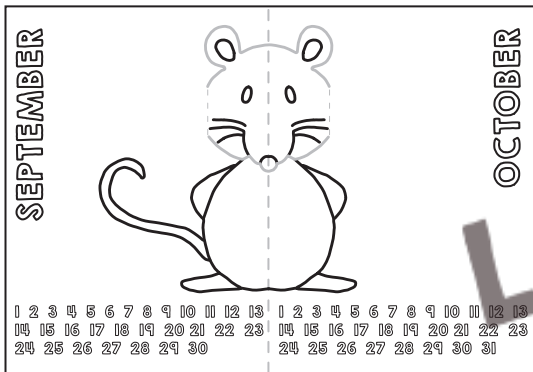

LABBEASY

OVERVIEW

Calendar Designs

January + February

March + April

May + June

July + August

September + October

November + December

HOW TO MAKE IT

Pop-Up Calendar

Print out pages 5-7 on printing paper. Carefully cut out all 6 cards.

Score along the dotted gray lines. Fold the card in half. The animal should be visible from the outside.

Carefully only cut along the light gray lines and not the black or dotted lines!

Open the card. Color the animal and its surroundings. Fold the card again, this time with the image on the inside.

Push the head from behind so it pops out and press the card firmly together. Do steps 2-5 for all the cards.